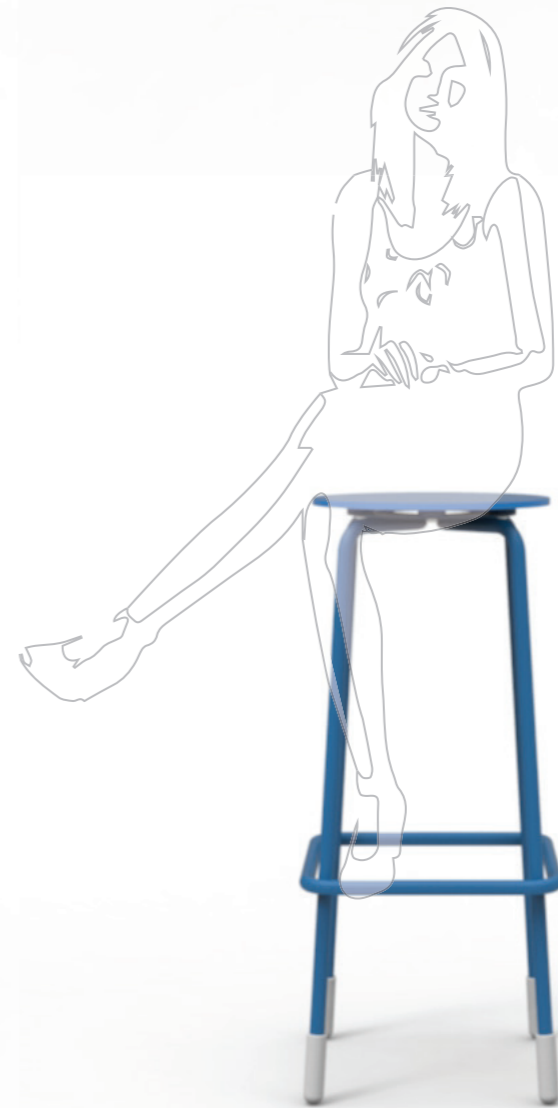

WREN | HIGH STOOL - Standard Version

Lend Lease / CfAT / Elliot Rich / Design - V-03-04-19

Outside Assembly © 2018 | OUTSIDEASSEMBLY.COM